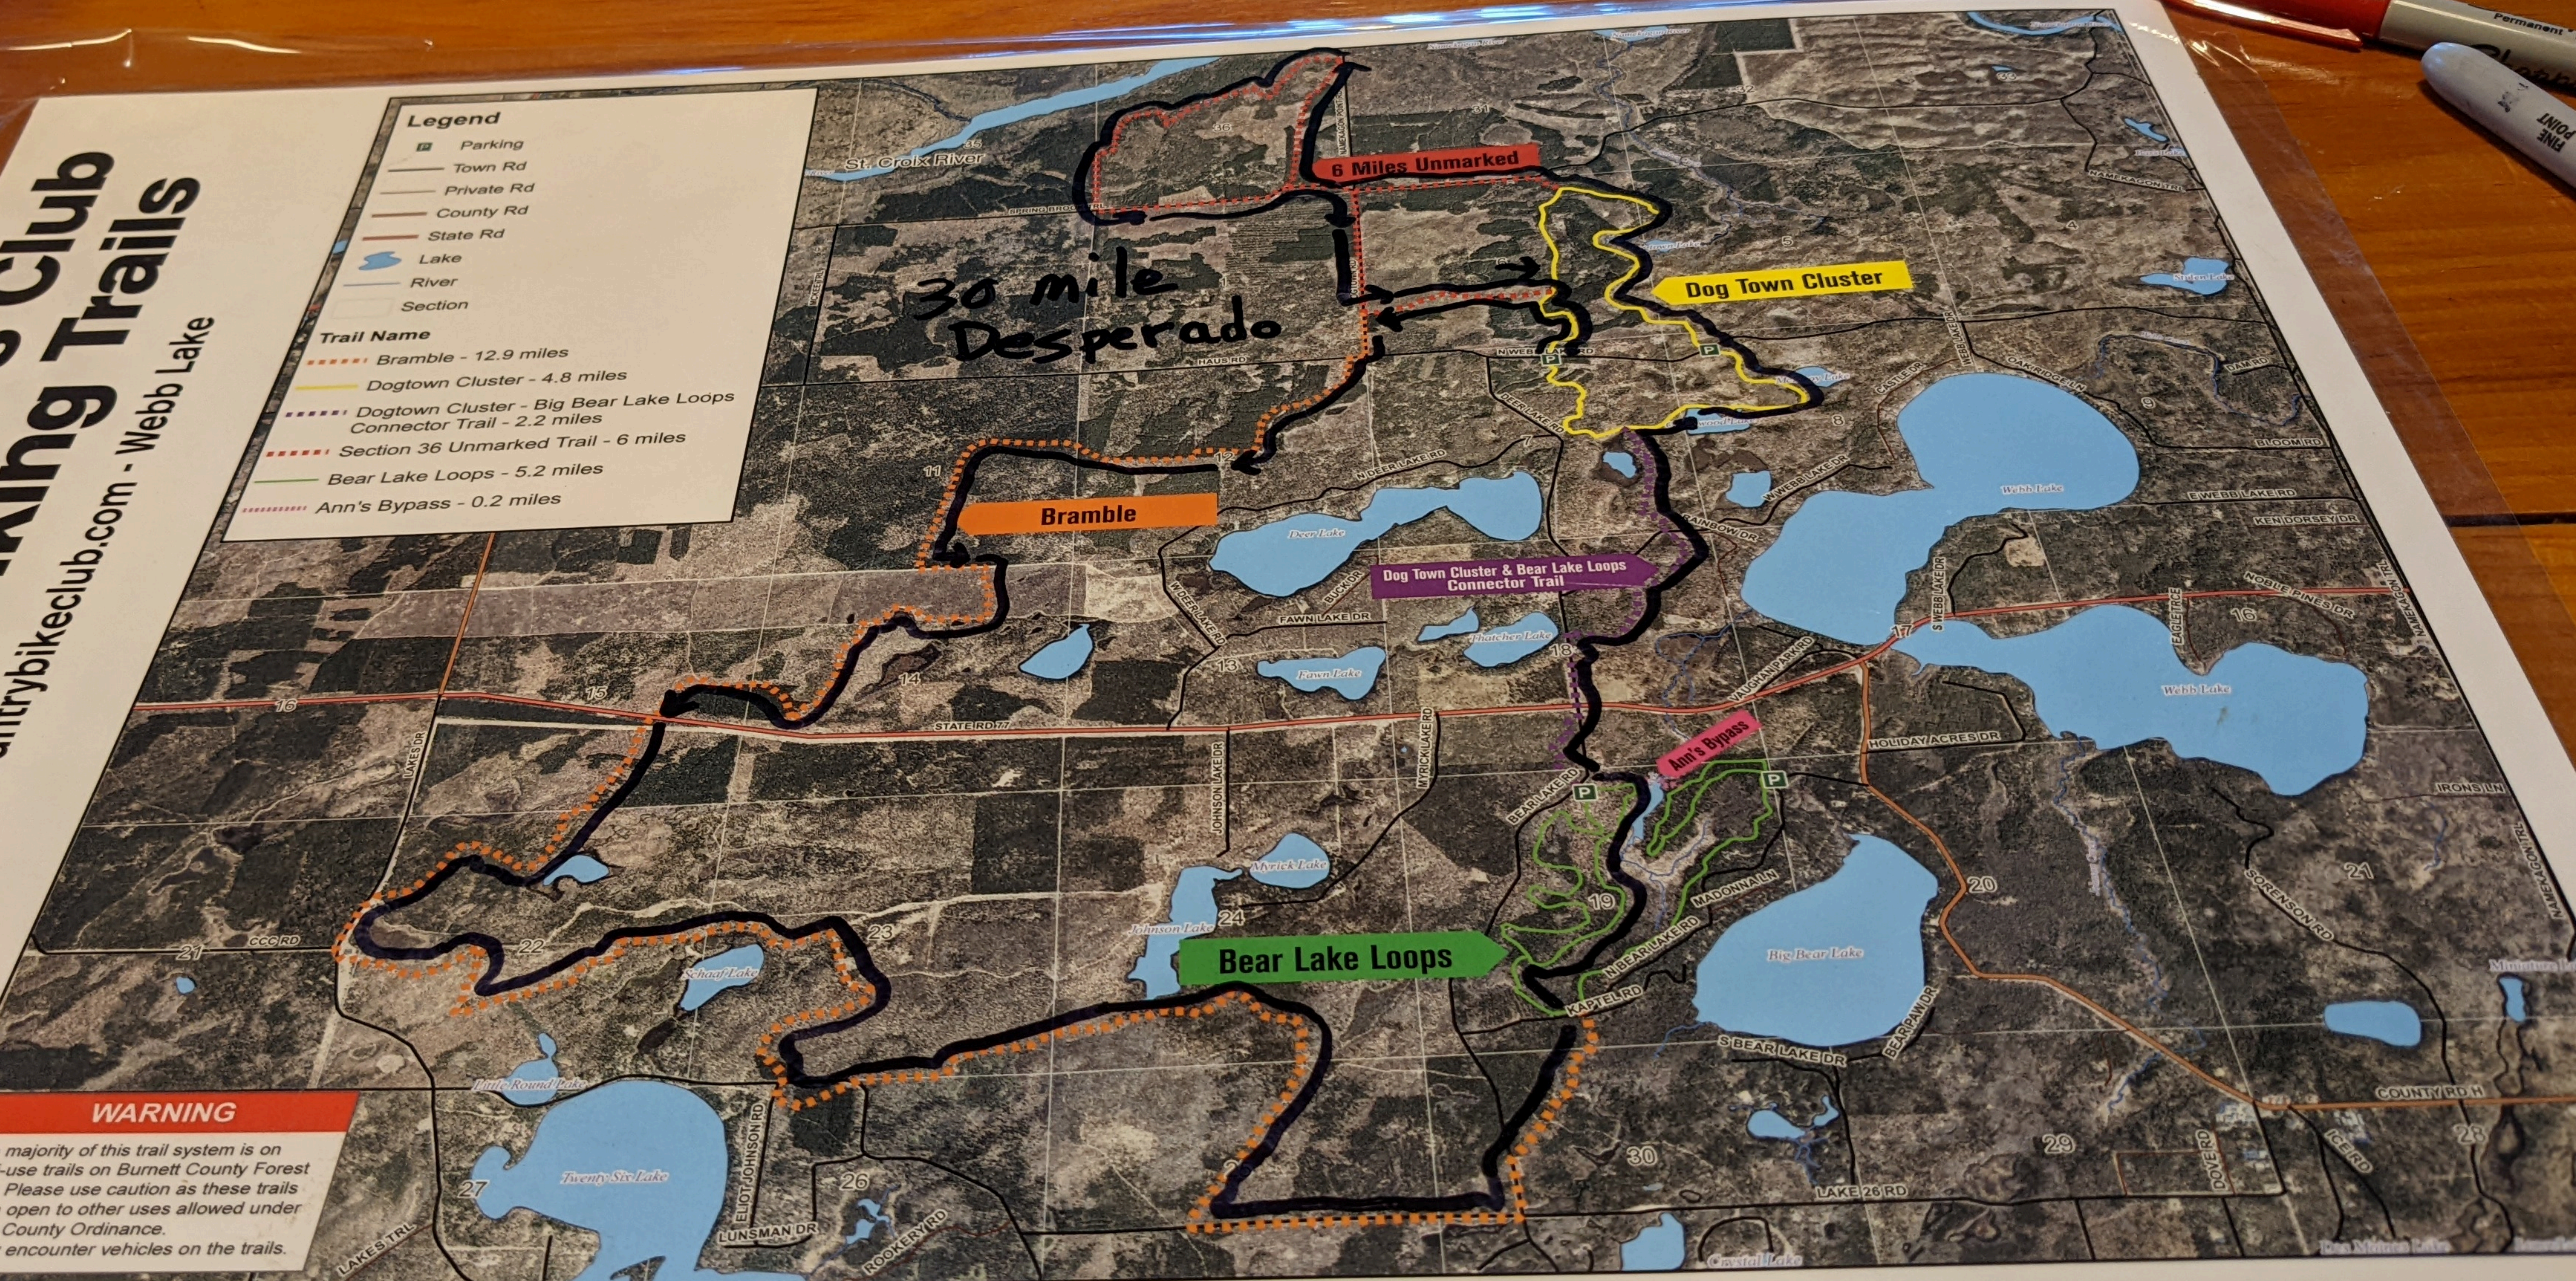

# Webb Lake Men's Club backcountrybikeclub.com - Webb Lake Hiking & Biking Trails

## Legend

- Parking
- Town Rd
- Private Rd
- County Rd
- State Rd
- Lake
- River
- Section

- ### Trail Name
- Bramble - 12.9 miles
  - Dogtown Cluster - 4.8 miles
  - Dogtown Cluster - Big Bear Lake Loops Connector Trail - 2.2 miles
  - Section 36 Unmarked Trail - 6 miles
  - Bear Lake Loops - 5.2 miles
  - Ann's Bypass - 0.2 miles

**WARNING**  
The majority of this trail system is on multi-use trails on Burnett County Forest Land. Please use caution as these trails remain open to other uses allowed under Burnett County Ordinance. You may encounter vehicles on the trails.

30 mile  
Desperado

Bramble

Dog Town Cluster

Dog Town Cluster & Bear Lake Loops  
Connector Trail

Ann's Bypass

Bear Lake Loops

6 Miles Unmarked